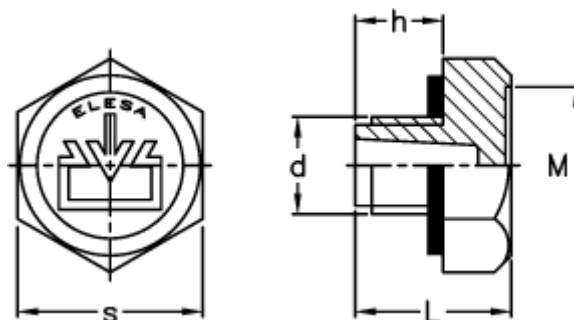

Data Sheet

Article number: 2311058559
Description: E+G Oil fill plug
TCD.18x1,5, black

Measures

d	= M18x1,5
h	= 11
L	= 18
M	= 20.5
s	= 26
Tightening torque N m = 8 til 10	